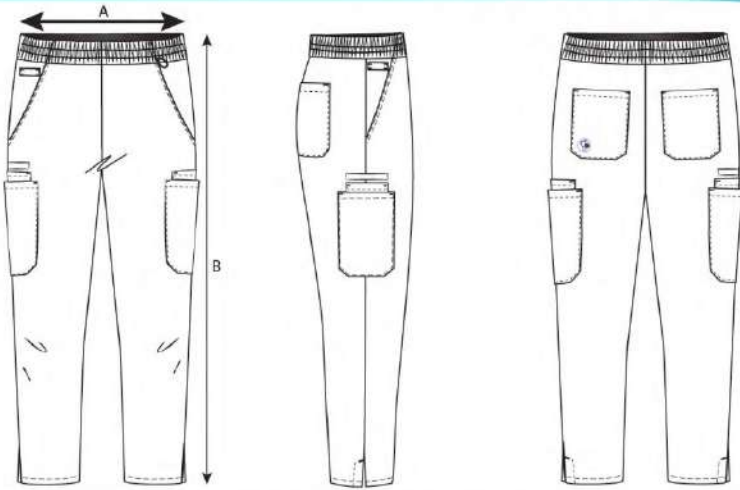

JOEY INCLUSIVE SCRUB PANTS

SN0038

Polyester Spandex

SIZE CHART

SIZE	XS	S	M	L	3XL	2XL	3XL	4XL	5XL
A : 1/2 Waist Relaxed (cm)	35	38	41	44	47	50	53	55	58
A : 1/2 Waist Extended (cm)	46	49	52	55	59	63	66	69.5	73
B : Leg Length inc WB (cm)	102	102.5	103	103.5	106	107.5	109	110	112

STYLE

- Elastic waistband with internal drawcord
- Two double front pockets with a right-side fabric loop
- Pair of leg pockets with internal 2nd pocket
- Secure zip pocket
- Elastic bungee loop for accessories
- Reinforced side splits for movement
- Double back pockets
- 9 pockets in total
- Style #SN0038

FIT

- Inclusive relaxed fit
- Straight leg with a slight taper at the ankle

FABRIC COMPOSITION

- 87% Polyester/ 13% Spandex
- OEKO-TEX® STANDARD 100 certified fabric
- Easy care 4-way stretch, moves with your body throughout the day
- Suitable for all climates
- Soft against the skin
- Durable and lightweight
- Quick drying

Reinforced side splits for movement

COLOURS

SCRUBNESS