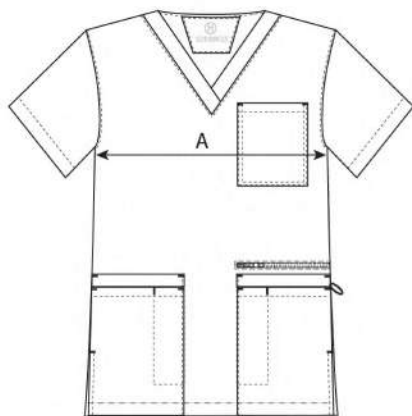

ALEX INCLUSIVE SCRUB TOP

SN0028

Polyester Spandex

SIZE CHART

SIZE	S	M	L	XL	2XL	3XL	4XL	5XL
A : 1/2 Chest (cm)	56	59	62	65.5	69	73	76	80
B : CB Length (cm)	73.5	74	75	77.5	80	82.5	83	84.5

STYLE

- Modest V-neckline
- Chest pocket
- Secure front zip pocket
- Two double front pockets with pen dividers
- Elastic bungee loop for accessories
- Reinforced side splits for movement
- 6 pockets in total
- Style #SN0028

FIT

- Inclusive fit no shaping through the waist
- Suitable for most body types

FABRIC COMPOSITION

- 98% Polyester/ 2% Spandex
- Easy care 2-way stretch fabric
- Suitable for all climates
- Soft against the skin
- Durable and lightweight
- Quick drying