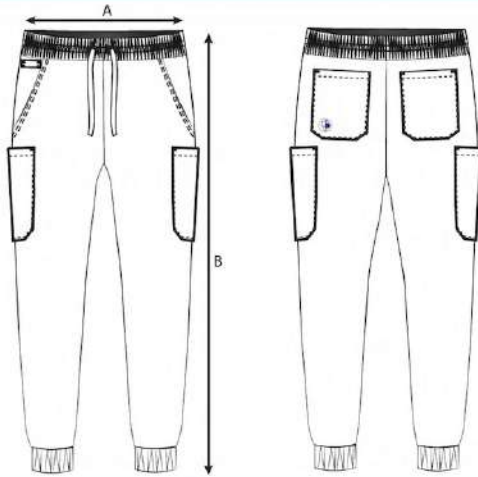

JOGGEROO

SN0031

Polyester Spandex

NEW

SIZE CHART

SIZE	XS	S	M	L	1X	2X	3X	4X	5X
A : 1/2 Waist Relaxed (cm)	35	38	41	44	47	50	53	56	59
1/2 Waist Extended (cm)	46	49	52	55	59	63	66	70	74
B : Leg Length inc WB (cm)	96	97	97	98	100	101	102	104	105

STYLE

- Two front pockets with a right-side fabric loop
- Two back patch pockets
- Two leg side pockets
- Elastic waistband with adjustable drawcord
- Self-elastic Cuffs
- Elastic bungee loop for accessories
- 6 pockets in total
- Style #SN0031

FIT

- Slim fit

FABRIC COMPOSITION

- 98% Polyester/ 2% Spandex
- Easy care 2-way stretch fabric
- Suitable for all climates
- Soft against the skin
- Durable and lightweight
- Quick drying

CARE INSTRUCTIONS